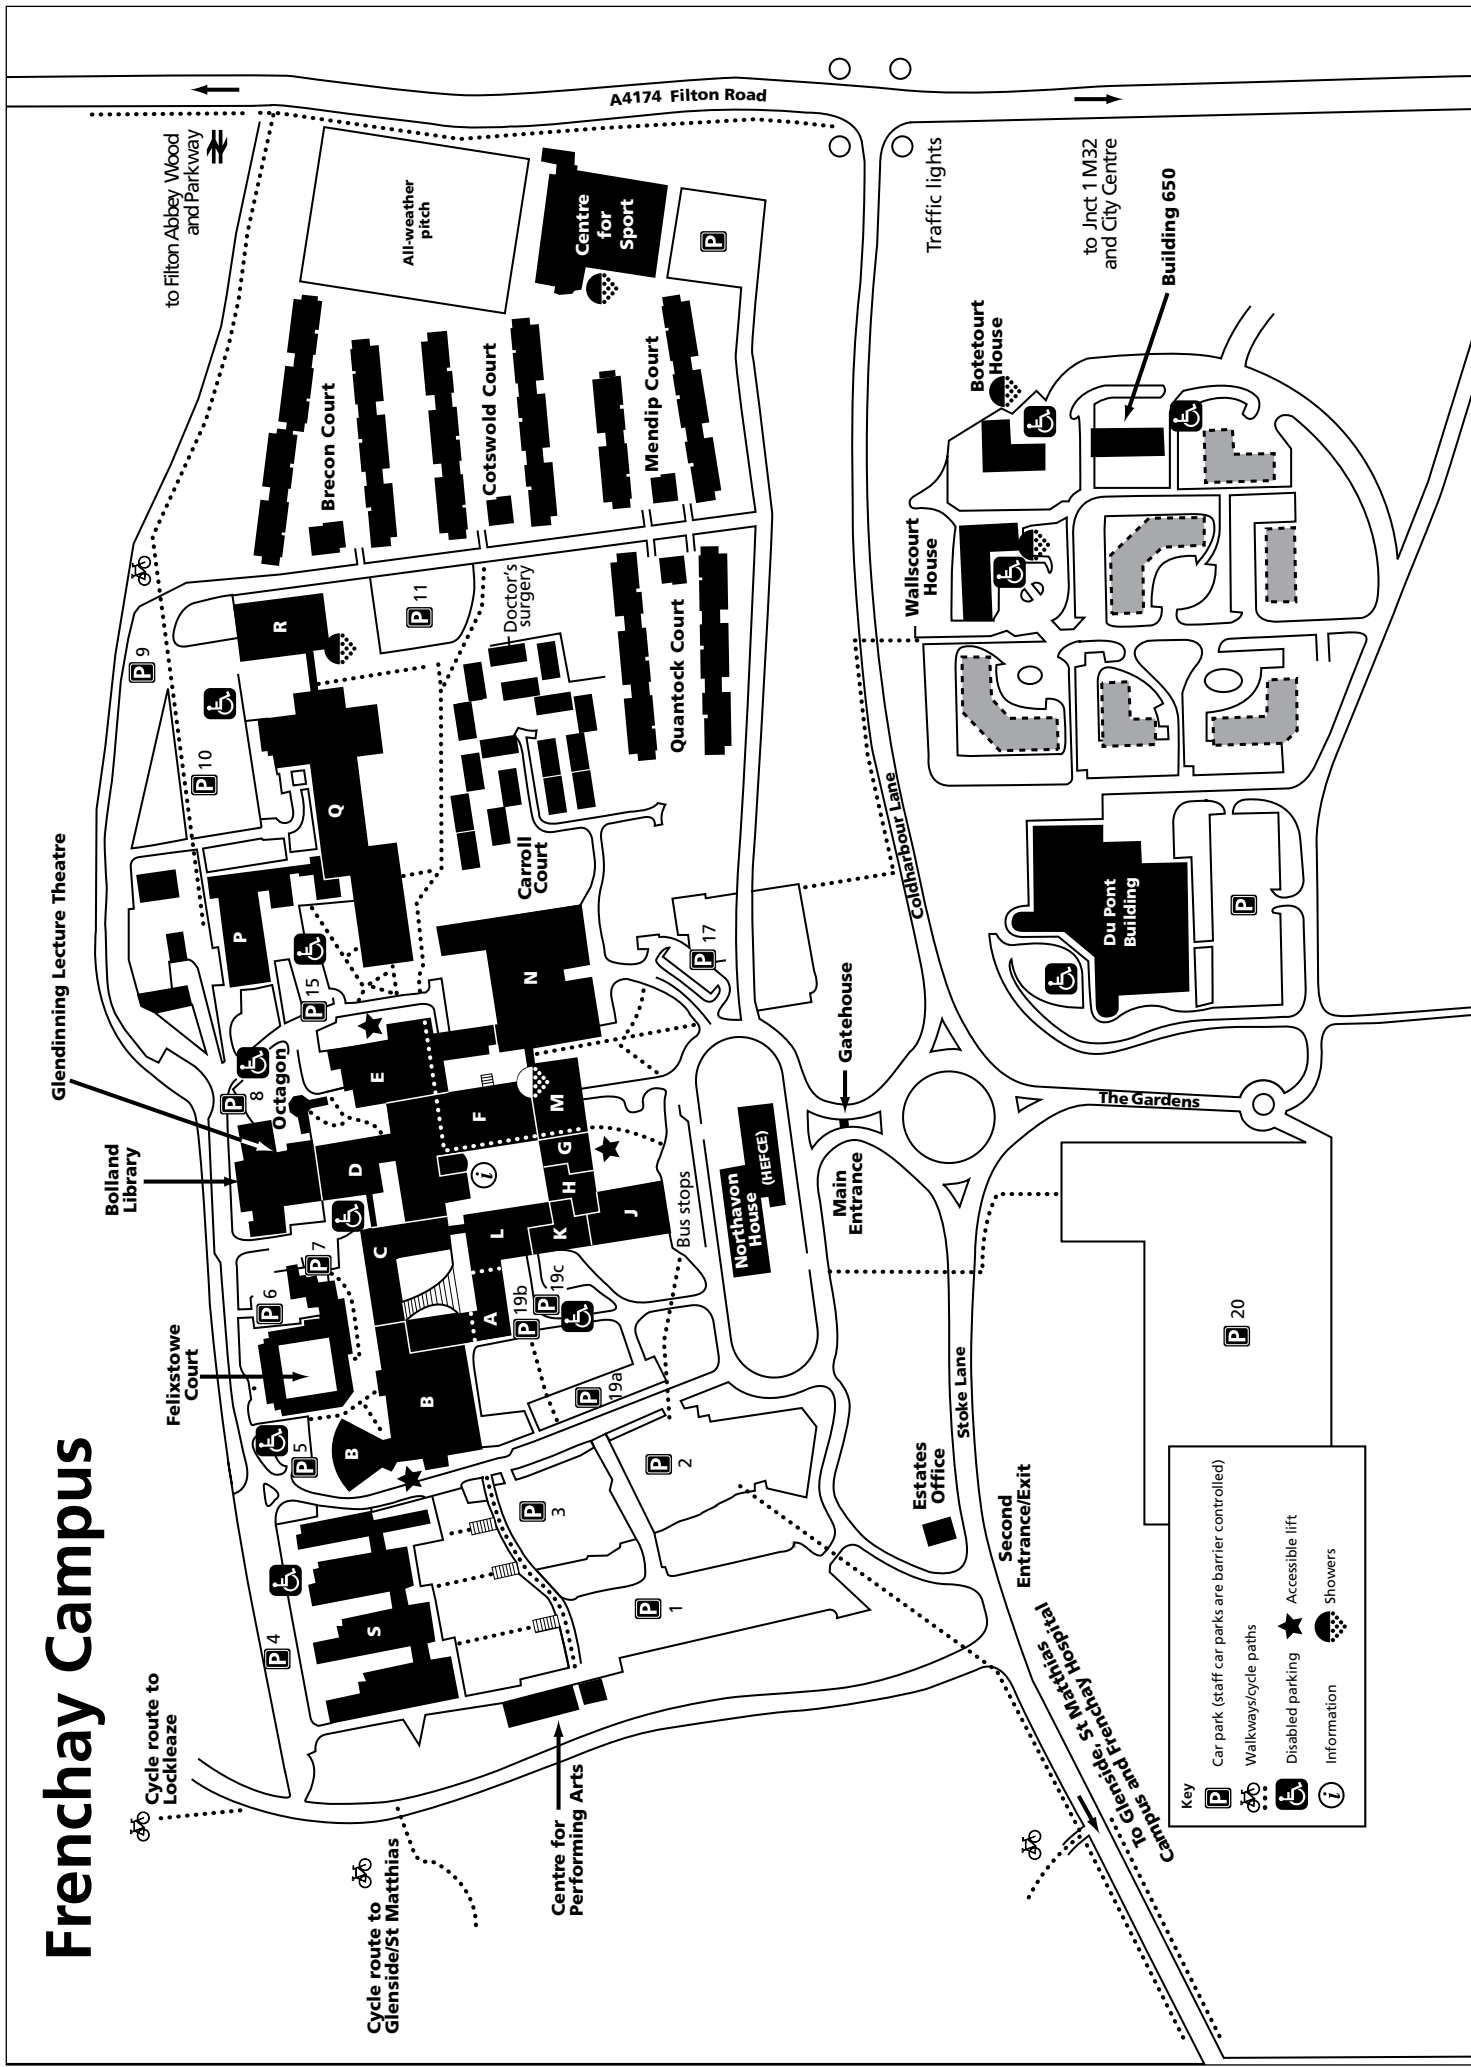

Frenchay Campus

to Filton Abbey Wood and Parkway

A174 Filton Road

to Jct 1 M32 and City Centre

Building 650

Glendinning Lecture Theatre

Bolland Library

Felixstowe Court

Cycle route to Lockleaze

Cycle route to Glenside/St Matthias

Centre for Performing Arts

Bus stops

Northavon House (HEFCE)

Main Entrance

Estates Office

Gatehouse

Wallscourt House

Botetourt House

The Gardens

Du Pont Building

Stoke Lane
Second Entrance/Exit
to Glenside St Matthias Campus and Frenchay Hospital

Key

- Car park (staff car parks are barrier controlled)
- Walkways/cycle paths
- Disabled parking
- Accessible lift
- Information
- Showers